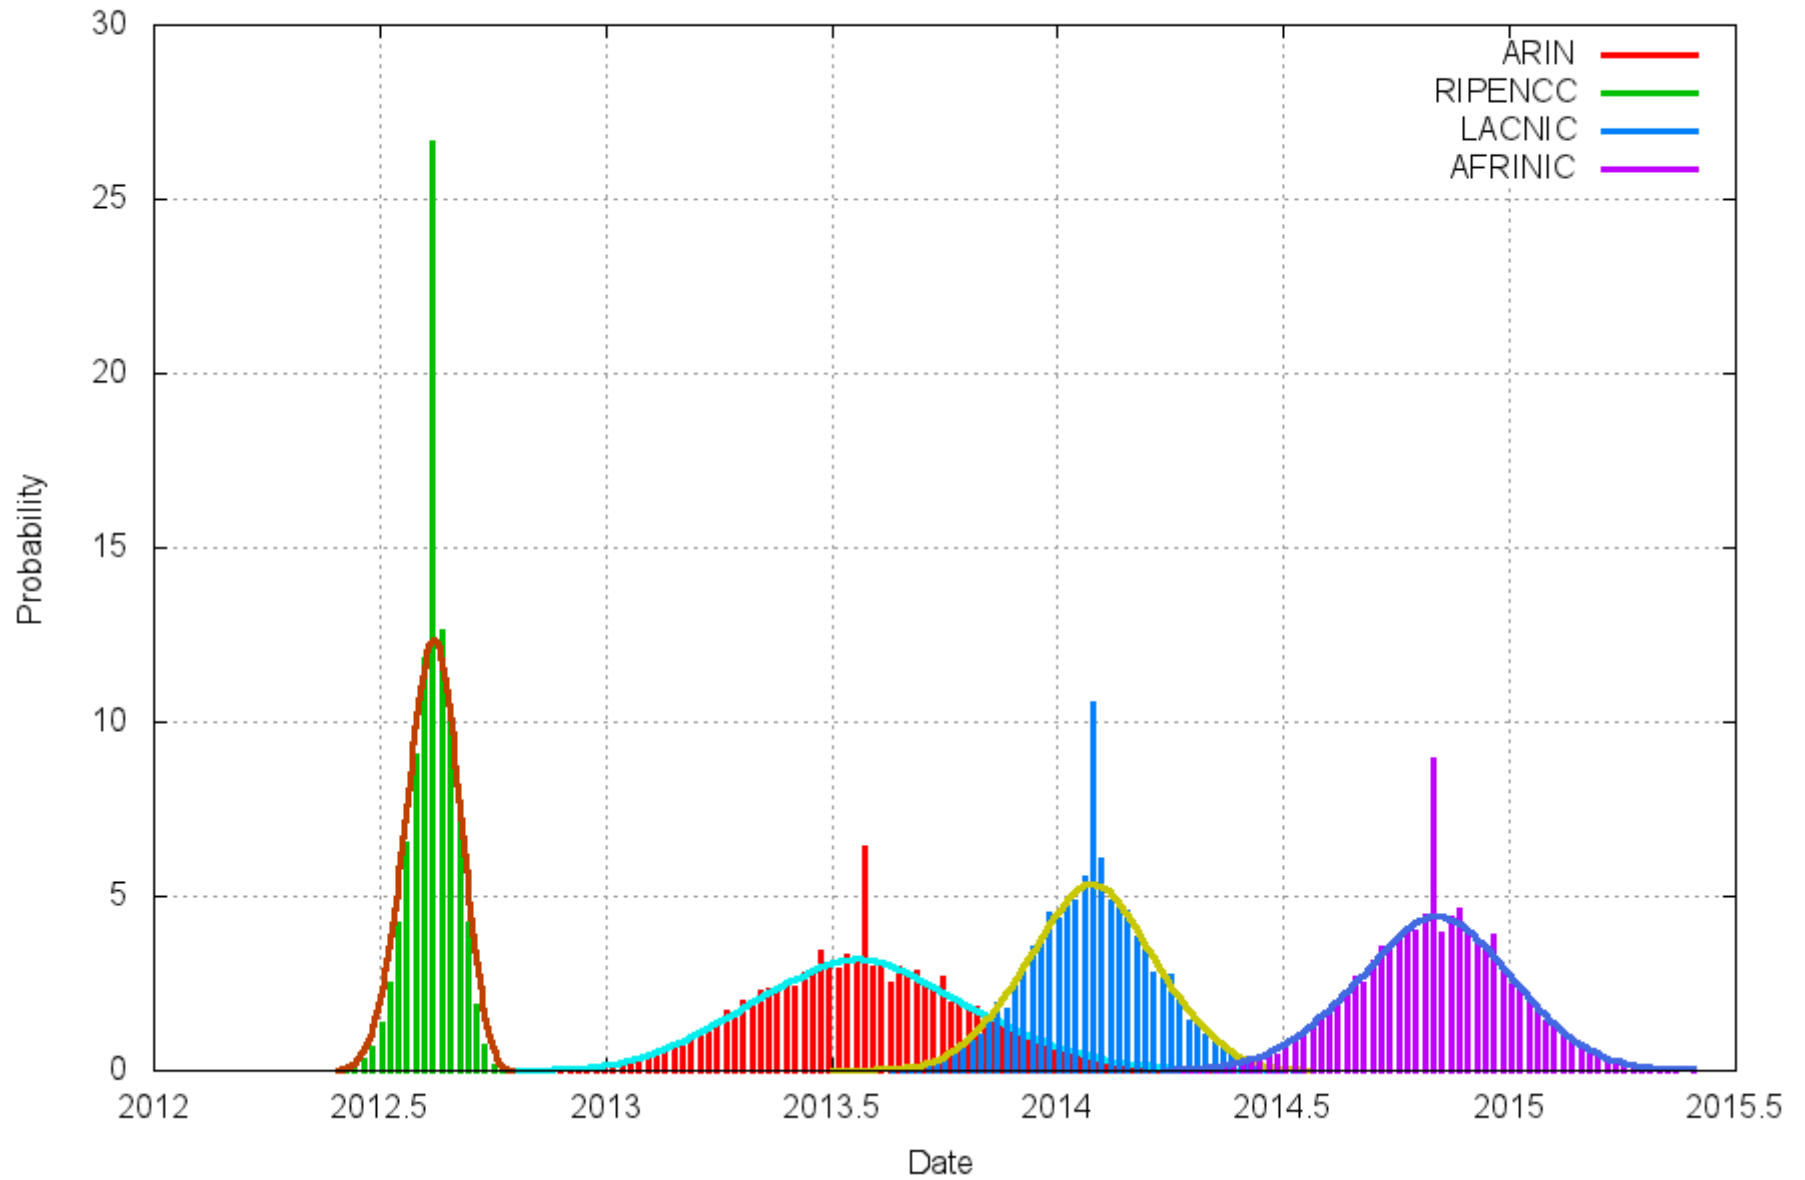

# World IPv6 Launch

Kevin Otte  
Triangle Linux Users Group  
12 April 2012

October 1969 - First message sent

I Survived  
the  
**TCP**  
Transition  
1/1/83

RIR IPv4 Address Run-Down Model

<http://ipv4.potaroo.net>

# RIR IPv4 Address Run-Down Model - Variance Analysis

<http://ipv4.potaroo.net>

T-54 days!

```
kjotte@daedalus:~$ host pilot.trilug.org
pilot.trilug.org has address 64.244.27.136
pilot.trilug.org has IPv6 address 2001:470:8:11ec::2
```

```
kjotte@pilot:~$ ip address show
```

```
1: lo: <LOOPBACK,UP,LOWER_UP> mtu 16436 qdisc noqueue state UNKNOWN
    link/loopback 00:00:00:00:00:00 brd 00:00:00:00:00:00
    inet 127.0.0.1/8 scope host lo
    inet6 ::1/128 scope host
        valid_lft forever preferred_lft forever
2: eth0: <BROADCAST,MULTICAST,UP,LOWER_UP> mtu 1500 qdisc mq state UP qlen 1000
    link/ether 00:30:48:76:7c:d8 brd ff:ff:ff:ff:ff:ff
    inet 64.244.27.136/28 brd 64.244.27.143 scope global eth0
    inet6 2001:470:8:11ec::2/64 scope global
        valid_lft forever preferred_lft forever
    inet6 fe80::230:48ff:fe76:7cd8/64 scope link
        valid_lft forever preferred_lft forever
3: eth1: <BROADCAST,MULTICAST,UP,LOWER_UP> mtu 1500 qdisc mq state UP qlen 1000
    link/ether 00:30:48:76:7c:d9 brd ff:ff:ff:ff:ff:ff
    inet 192.168.77.8/24 brd 192.168.77.255 scope global eth1
    inet6 fe80::230:48ff:fe76:7cd9/64 scope link
        valid_lft forever preferred_lft forever
```