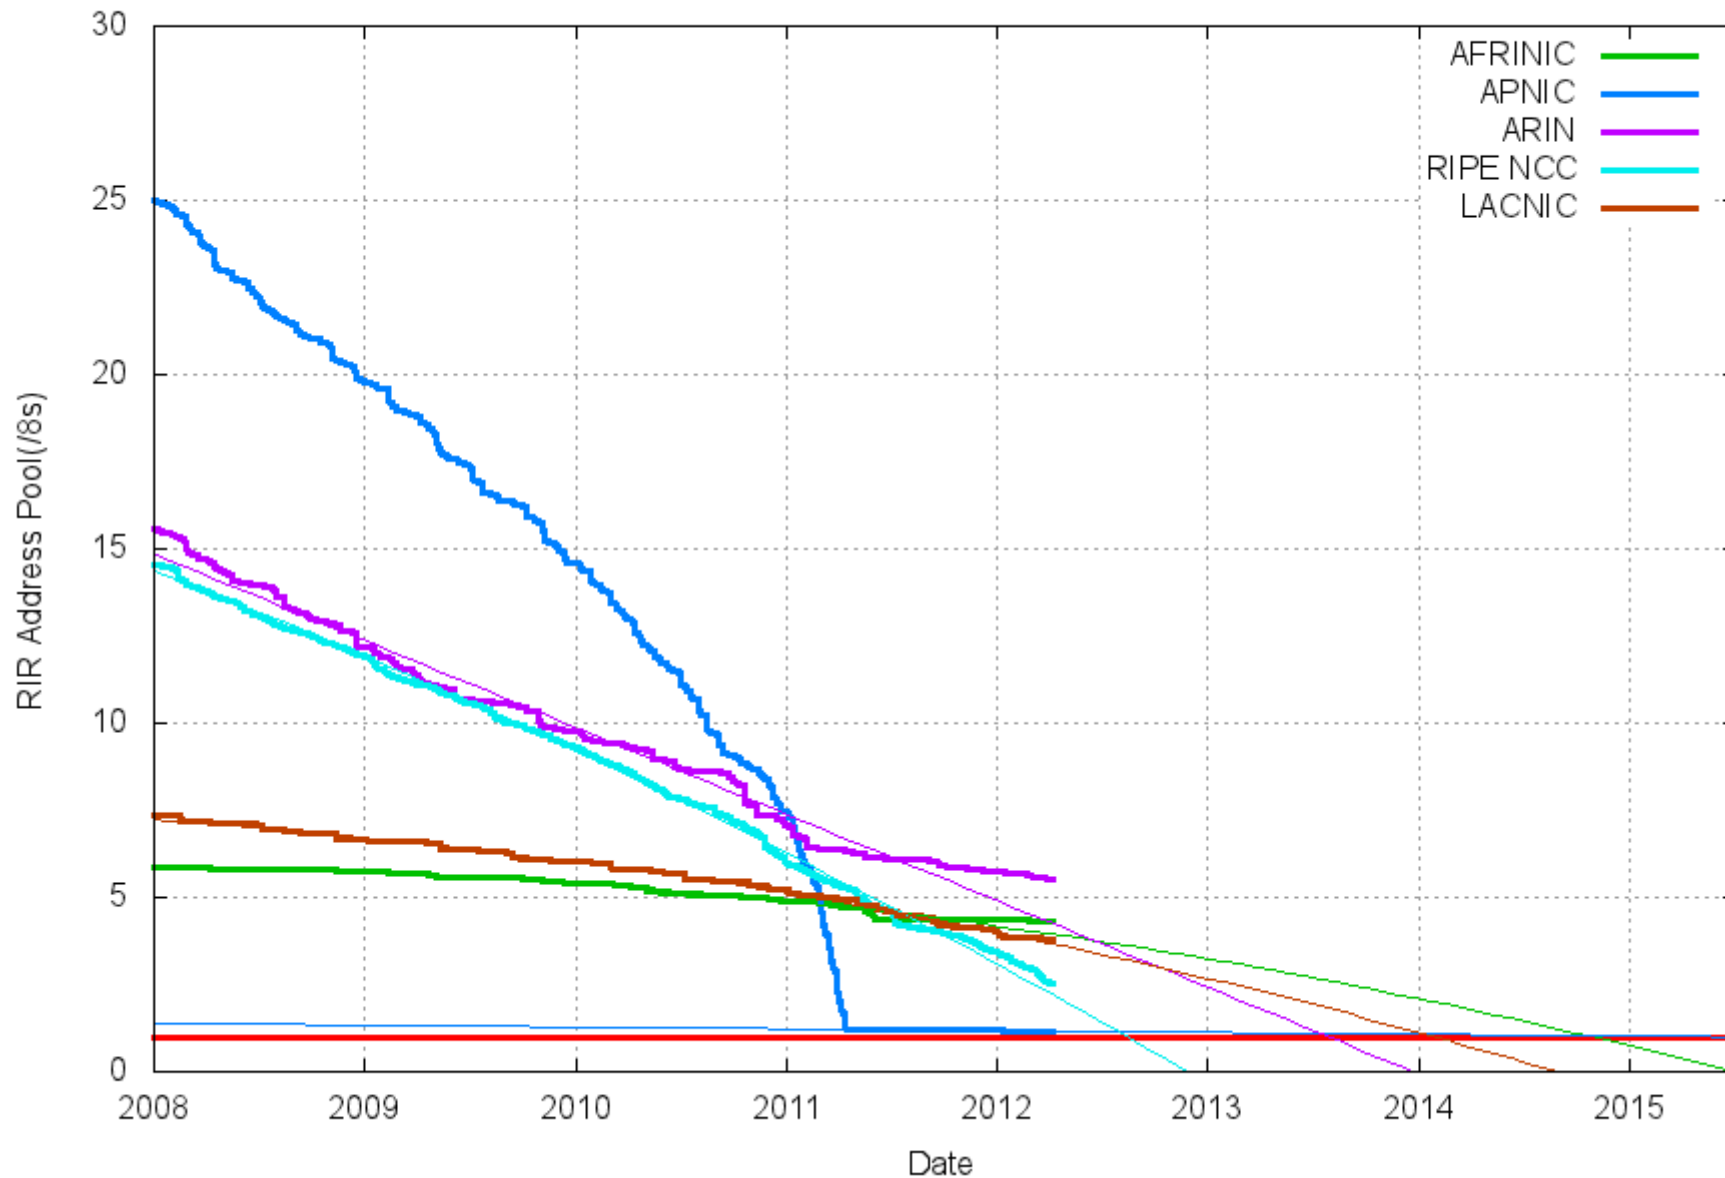

# World IPv6 Launch

Kevin Otte  
Triangle Linux Users Group  
12 April 2012

October 1969 - First message sent

I Survived  
the  
**TCP**  
Transition  
1/1/83

RIR IPv4 Address Run-Down Model

<http://ipv4.potaroo.net>

# RIR IPv4 Address Run-Down Model - Variance Analysis

<http://ipv4.potaroo.net>

T-54 days!

```
kjotte@daedalus:~$ host pilot.trilug.org
pilot.trilug.org has address 64.244.27.136
pilot.trilug.org has IPv6 address 2001:470:8:11ec::2
```

```
kjotte@pilot:~$ ip address show
```

```
1: lo: <LOOPBACK,UP,LOWER_UP> mtu 16436 qdisc noqueue state UNKNOWN
    link/loopback 00:00:00:00:00:00 brd 00:00:00:00:00:00
    inet 127.0.0.1/8 scope host lo
    inet6 ::1/128 scope host
        valid_lft forever preferred_lft forever
2: eth0: <BROADCAST,MULTICAST,UP,LOWER_UP> mtu 1500 qdisc mq state UP qlen 1000
    link/ether 00:30:48:76:7c:d8 brd ff:ff:ff:ff:ff:ff
    inet 64.244.27.136/28 brd 64.244.27.143 scope global eth0
    inet6 2001:470:8:11ec::2/64 scope global
        valid_lft forever preferred_lft forever
    inet6 fe80::230:48ff:fe76:7cd8/64 scope link
        valid_lft forever preferred_lft forever
3: eth1: <BROADCAST,MULTICAST,UP,LOWER_UP> mtu 1500 qdisc mq state UP qlen 1000
    link/ether 00:30:48:76:7c:d9 brd ff:ff:ff:ff:ff:ff
    inet 192.168.77.8/24 brd 192.168.77.255 scope global eth1
    inet6 fe80::230:48ff:fe76:7cd9/64 scope link
        valid_lft forever preferred_lft forever
```